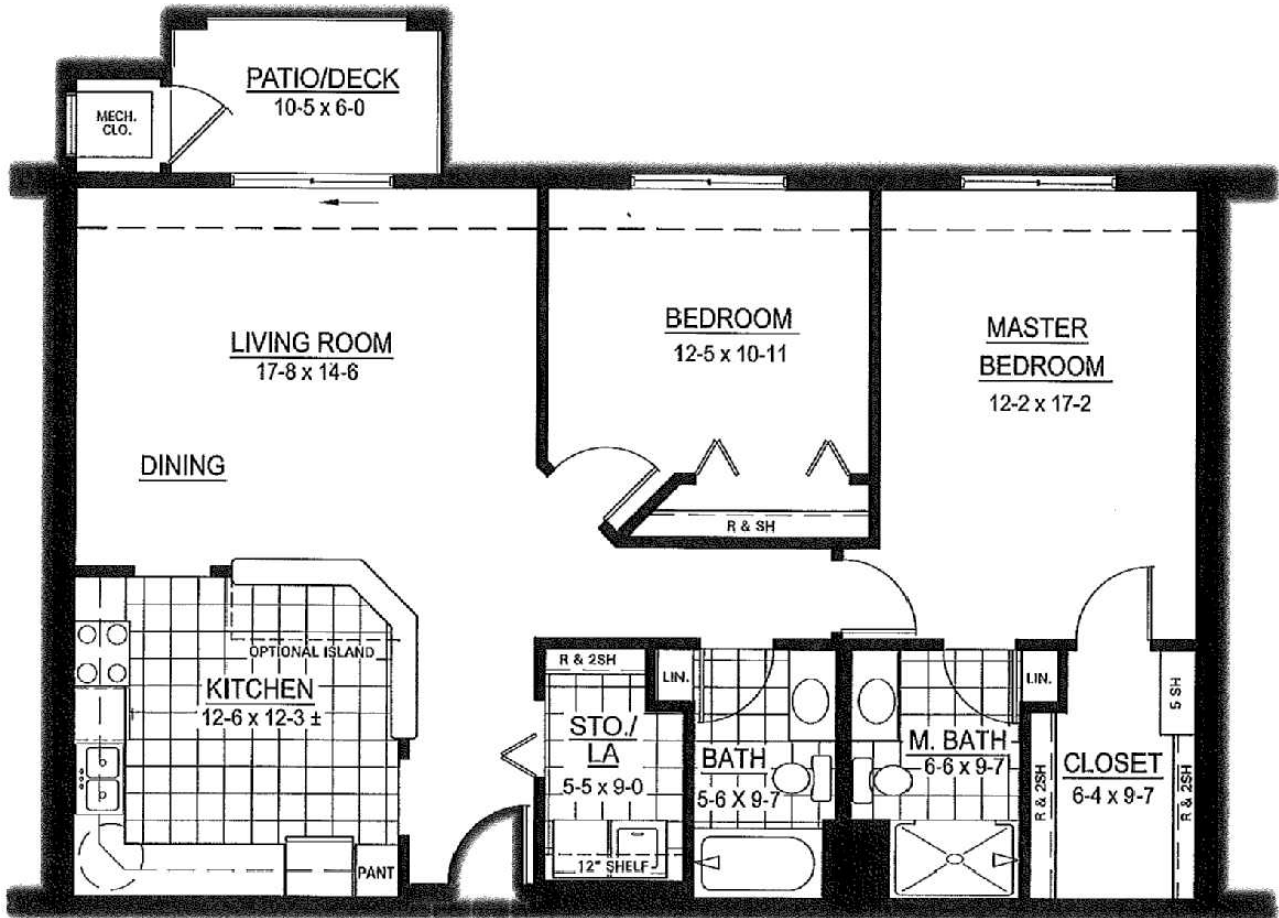

# PLUM (K)

## 1,224 Square Feet

**Four units facing NW (not to scale)**