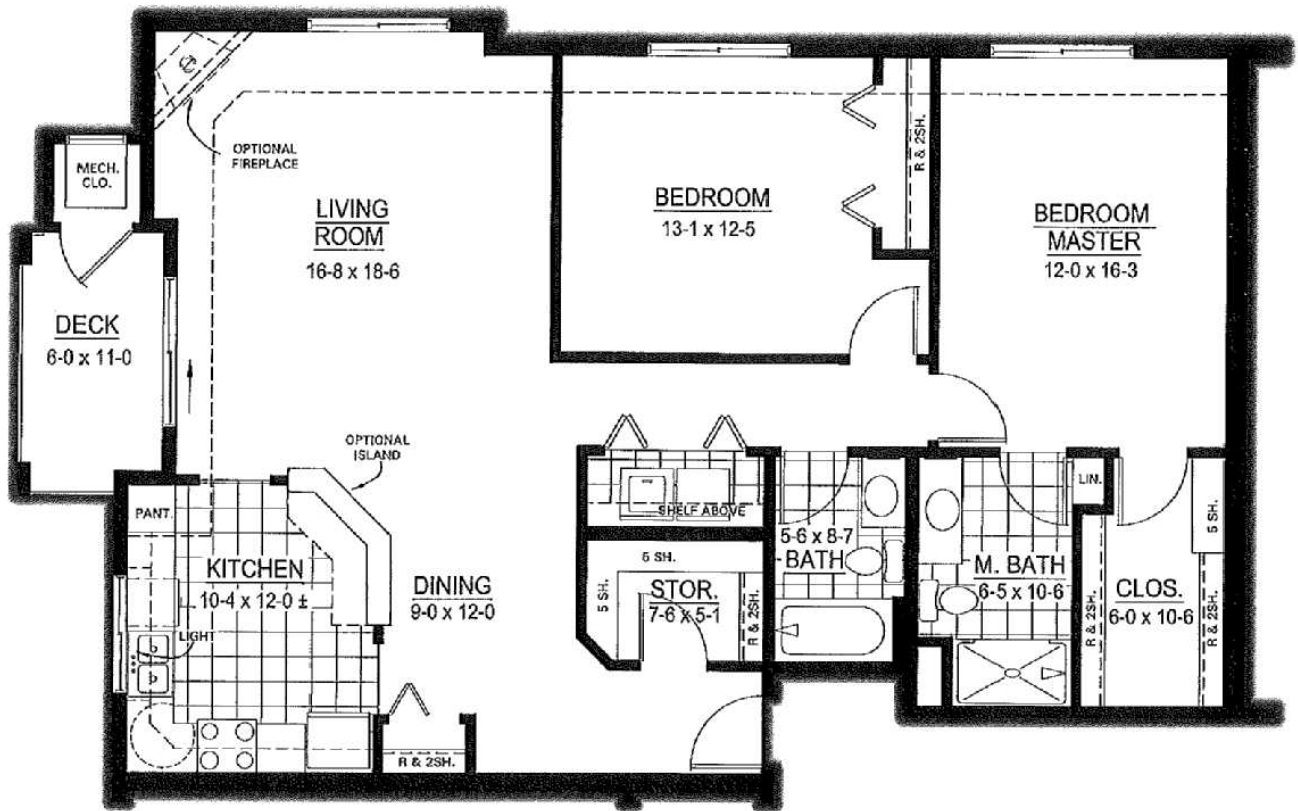

ASH (J2)

1,391 Square Feet

Twelve units (not to scale)
3 facing E, 3 facing W, 3 facing SW, and 3 facing NE